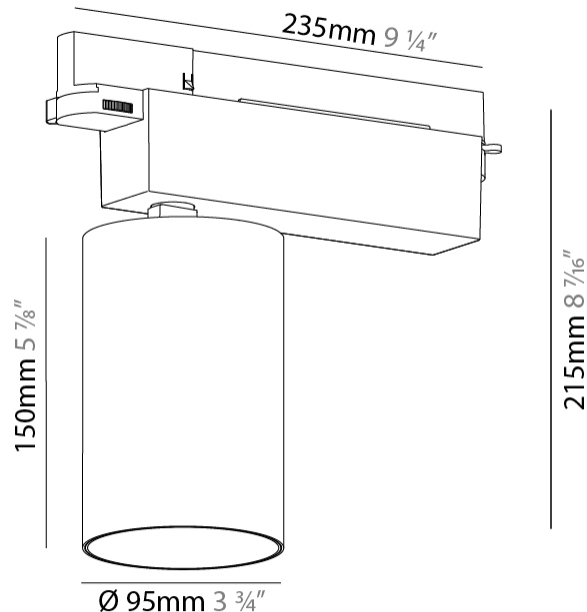

GENERAL

Series: Centriq
Subseries: Centriq 95
Brand: Prolicht
Division: Architectural
Mounting Type: Track
Mounting Location: Ceiling
Subcategory: Spots

PHYSICAL

Shape: Cylinder
Diameter (mm): 95
Diameter (in): 3 3/4
Length (mm): 235
Length (in): 9 1/4
Height (mm): 150
Height (in): 5 7/8
Light Distribution: Adjustable / Direct
Weight (kg): 1.4
Weight (lbs): 3.08
Fixture Finish: SSR / BKV / CWI / CRY / HAB / UFT / ITA / RUA / FTG / MYG / LOD / PUS / FRO / FUP / KIA / POP / BLS / SPG / MEY / GOH / GUM / CHC / COM / ABZ / JAG / OBR / MOS / ROR
Fixture Material: Aluminum

ELECTRICAL

Lamp Type: LED (Zhaga Standard)
Input Wattage (W): 12/ 15
Total Output Wattage (W): 10.8 / 13.5
Dimming: Tri-Mode (Non-Dimming and Phase Dimming (120Vac only) and 0-10V Dimming)
Driver Included: Yes
Driver Location: Integrated
Driver Type: Constant Current - Universal
Driver Class: Class 2
Input Voltage (V): 120 - 277
Constant Current (MA): 350

LED

Number of LEDs: 1
Color Temperature (°K): 2700 / 3000 / 3500 / 4000
Max. Delivered Lumen (lm): 830 / 930 / 1009 / 1030
Nominal Lumen (lm): 960 / 1070 / 1157 / 1180
CRI: >90 CRI
Lamp Life (hrs): 50000
Upon Request: Special Color Temperature Special Led

OPTICAL

Beam Angle: 8
Adjustability: Rotational 340°; Tilt 90°
Upon Request: Special Beam Angles

RATINGS AND CERTIFICATIONS

Certified By: Certified for North American Standards
IP rating: IP20